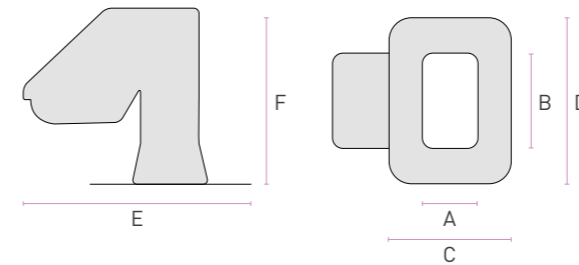

DIMENSIONS AND LOADING CAPACITY

MODEL	UT100	UT200	UT400
Material	Aluminium	Aluminium	Aluminium
Inside dimensions: AxB	80x80 mm	125x125 mm	125x250 mm
Outside dimensions: CxD	260x260 mm	360x360 mm	360x490 mm
Outside dimensions: ExF	290x240 mm	520x465 mm	520x465 mm
MOQ Packing	1 pc	1 pc	1 pc
Pallet	30 pcs	30 pcs	30 pcs

GENERAL DATA

Material: Aluminium

Colour: RAL 9002

Pack: carton box

Pieces: 1 piece

DIMENSIONS AND LOADING CAPACITY

MODEL	UT300	UT500
Material	Pvc	Pvc
Inside dimensions: AxB	125x125 mm	125x250 mm
Outside dimensions: CxD	360x360 mm	360x490 mm
Outside dimensions: ExF	522x420 mm	522x420 mm
MOQ Packing	1 pc	1 pc
Pallet	30 pcs	32 pcs