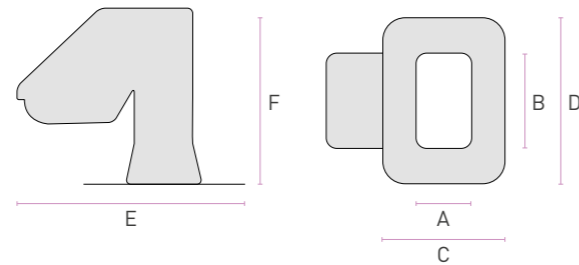

DIMENSIONS AND LOADING CAPACITY

MODEL	UT100	UT200	UT400
Material	Aluminium	Aluminium	Aluminium
Inside dimensions: AxB	80x80 mm	125x125 mm	125x250 mm
Outside dimensions: CxD	260x260 mm	360x360 mm	360x490 mm
Outside dimensions: ExF	290x240 mm	520x465 mm	520x465 mm
MOQ Packing	1 pc	1 pc	1 pc
Pallet	30 pcs	30 pcs	30 pcs

GENERAL DATA

Material: Aluminium

Colour: RAL 9002

Pack: carton box

Pieces: 1 piece

DIMENSIONS AND LOADING CAPACITY

MODEL	UT300	UT500
Material	Pvc	Pvc
Inside dimensions: AxB	125x125 mm	125x250 mm
Outside dimensions: CxD	360x360 mm	360x490 mm
Outside dimensions: ExF	522x420 mm	522x420 mm
MOQ Packing	1 pc	1 pc
Pallet	30 pcs	32 pcs